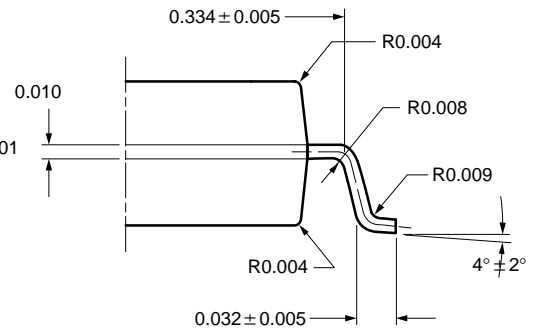

SOIC (WIDE-BODY): 28-LEAD

ECN: S-03946—Rev. C, 09-Jul-01
DWG: 5850

DETAIL A

DETAIL A

All Dimensions In Inches