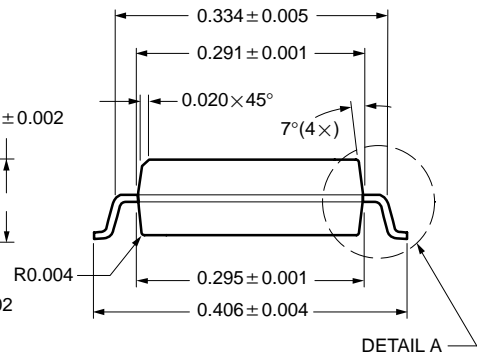

SOIC (WIDE-BODY): 28-LEAD

ECN: S-03946—Rev. C, 09-Jul-01
DWG: 5850

DETAIL A

DETAIL A

All Dimensions In Inches