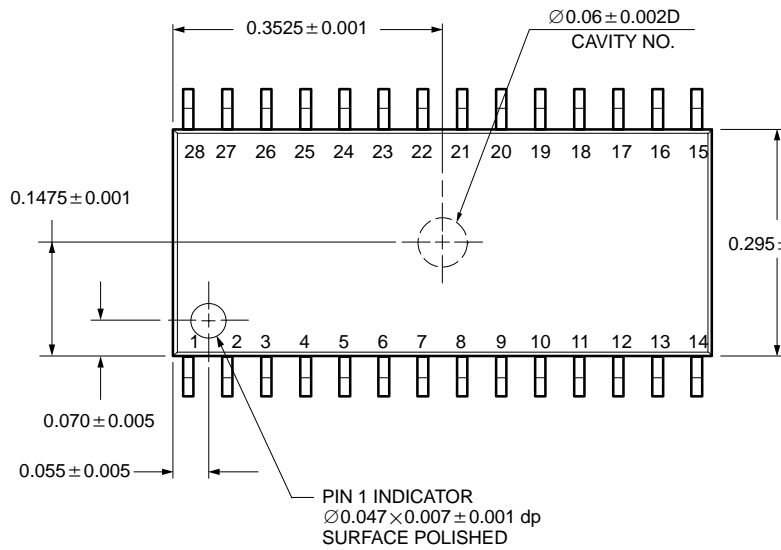

SOIC (WIDE-BODY): 28-LEAD

ECN: S-03946—Rev. C, 09-Jul-01
DWG: 5850

DETAIL A

DETAIL A

All Dimensions In Inches