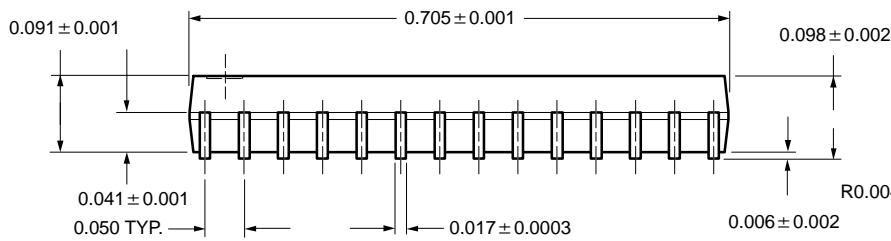

SOIC (WIDE-BODY): 28-LEAD

ECN: S-03946—Rev. C, 09-Jul-01
DWG: 5850

DETAIL A

DETAIL A

All Dimensions In Inches